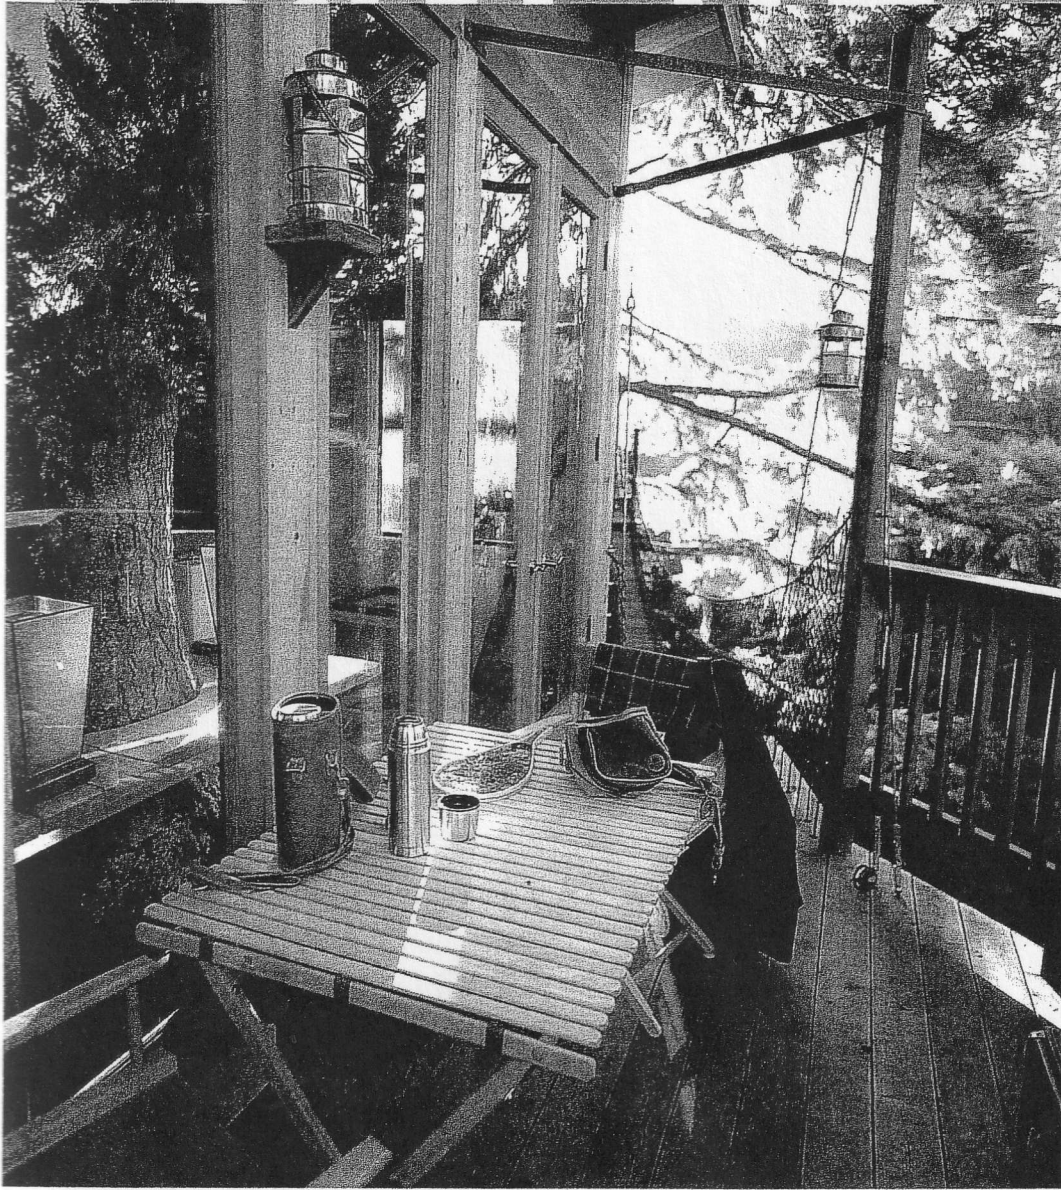

# HIGHLIFE

A swaying footbridge is the final link to the cedarwood tree house. ■ On the deck, below left, are a roll-up camp table, director's chairs, a leather thermos, and a backgammon set, all from Mulholland Brothers, San Francisco.

The Holland family found the perfect spot for their weekend getaway house north of San Francisco: It's 50 feet up a Douglas fir

WRITTEN BY INGRID ABRAMOVITCH PHOTOGRAPHED BY  
CHRIS SANDERS STYLED BY REBECCA OMWEG